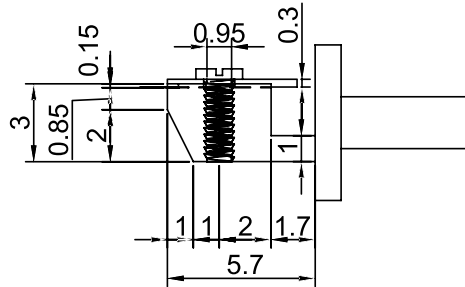

# 45° pre-tilt adapter

## Saarland University

Title:		Plane Number:
Sample holder for FIB and APT 45° pre-tilt adapter and sample holder		2
Created by: FuWe-2021		Units:
Material: Duralumin, Copper, Brass		mm
Standard: none		