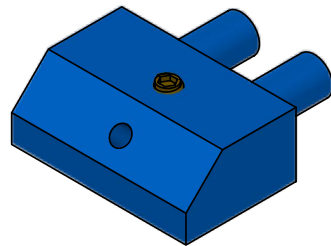

# Sample holder

# 45° pre-tilt adapter

## Saarland University

Title:		Plane Number:
Sample holder for FIB and APT 45° pre-tilt adapter and sample holder		2
Created by: FuWe-2021		Units:
Material: Duralumin, Copper, Brass		mm
Standard: none		