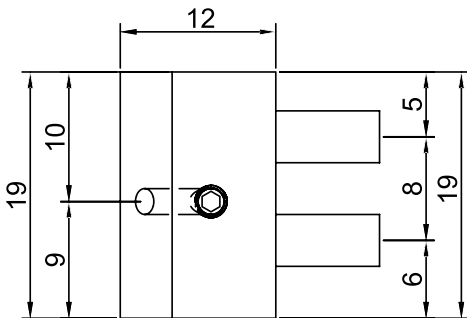

# 45° pre-tilt adapter

## Saarland University

Title:		Plane Number:
Sample holder for FIB and APT 45° pre-tilt adapter and sample holder		2
Created by: FuWe-2021		Units:
Material: Duralumin, Copper, Brass		mm
Standard: none		