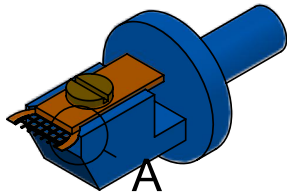

# 45° pre-tilt adapter

## Saarland University

Title:		Plane Number:
Sample holder for FIB and APT 45° pre-tilt adapter and sample holder		2
Created by: FuWe-2021		Units:
Material: Duralumin, Copper, Brass		mm
Standard: none		