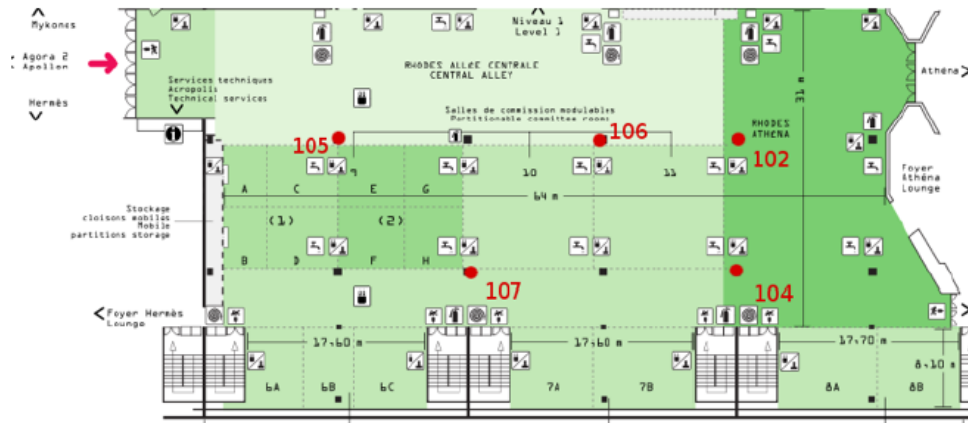

Room 1: "Rhodes"

Room 2: "Muses"

Supplementary Figure 1. Map of the conference rooms and locations of receivers. Red dots mark the location of the corresponding receivers. Receivers 100, 103 and 111 are located outside the two rooms and are not shown on this map.