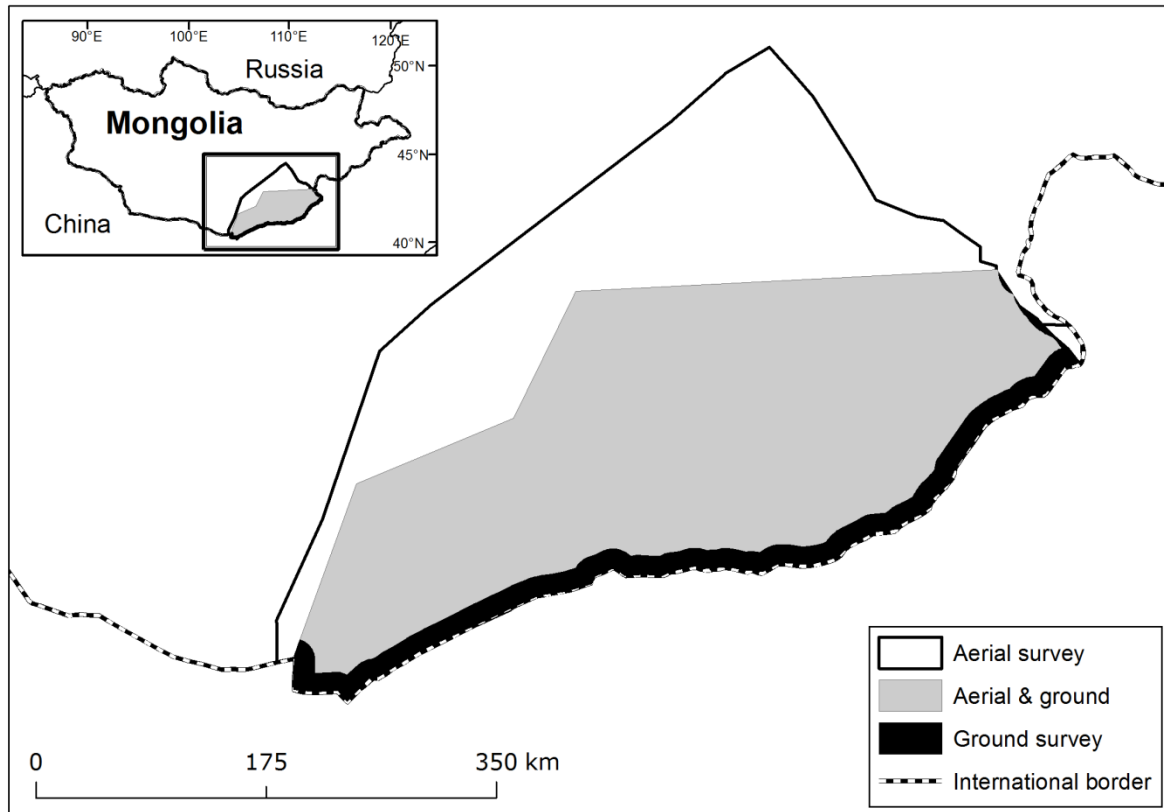

Mongolian Gobi supports the largest populations of khulan *Equus hemionus* and goitered gazelles *Gazella subgutturosa*

B. BUUVEIBAATAR, S. STRINDBERG, P. KACZENSKY, J. PAYNE, B. CHIMEDDORJ
G. NARANBAATAR, S. AMARSAIKHAN, B. DASHNYAM, T. MUNKHZUL, T. PUREVSUREN
D.A. HOSACK and T.K. FULLER

FIG. S1 Area of overlap between the aerial and ground-based surveys conducted in the Southern Gobi, Mongolia, in 2013.