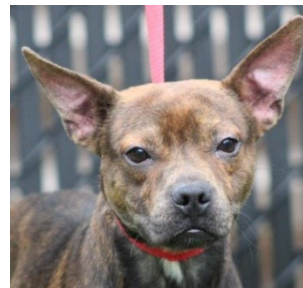

Picture 31
French Bulldog Mix
43.27 ($\pm$ 30.79)