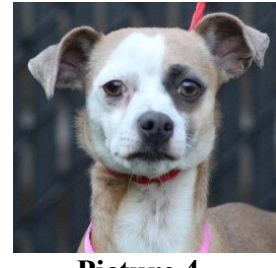

11 Author for correspondence: Allison Andrukonis, email: [andrukonis@wisc.edu](mailto:andrukonis@wisc.edu)

12

13 *Pictures with associated breed labels and mean ( $\pm$  SD) adoptability rating (regardless of the*  
14 *presence of a breed label)*

**Picture 1**  
*Border Collie Mix*  
66.92 ( $\pm$  29.19)

**Picture 2**  
*Blue Heeler Mix*  
53.40 ( $\pm$  31.54)

**Picture 3**  
*Pitbull Mix*  
57.28 ( $\pm$  32.12)

**Picture 4**  
*Chihuahua Mix*  
40.72 ( $\pm$  33.09)