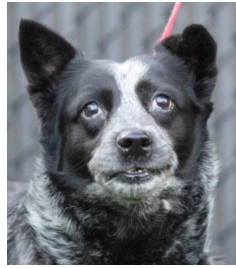

**Picture 1**  
*Border Collie Mix*  
66.92 ( $\pm$  29.19)

**Picture 2**  
*Blue Heeler Mix*  
53.40 ( $\pm$  31.54)

**Picture 3**  
*Pitbull Mix*  
57.28 ( $\pm$  32.12)

**Picture 4**  
*Chihuahua Mix*  
40.72 ( $\pm$  33.09)