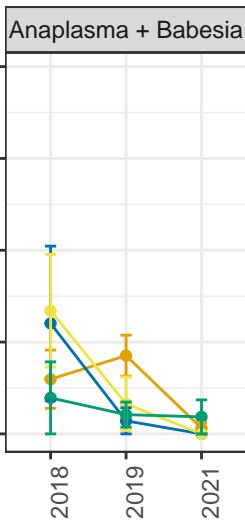

Percentage of ticks infected

10.0
7.5
5.0
2.5
0.0

Treatment

- Control
- Bait boxes
- Met52
- Both