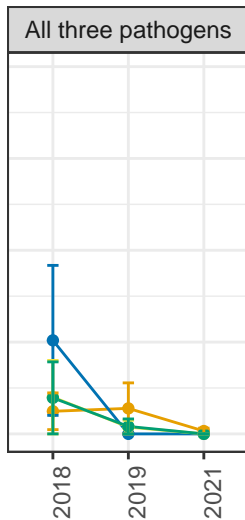

Percentage of ticks infected

10.0
7.5
5.0
2.5
0.0

Treatment

- Control
- Bait boxes
- Met52
- Both