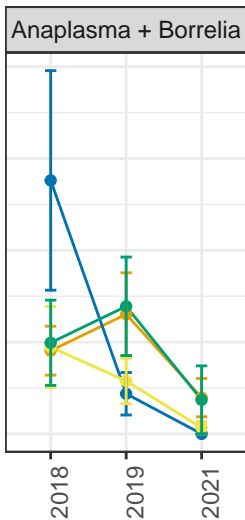

Percentage of ticks infected

10.0
7.5
5.0
2.5
0.0

Treatment

- Control
- Bait boxes
- Met52
- Both