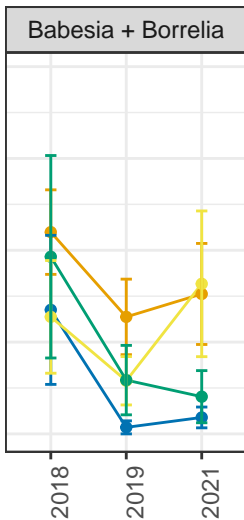

Percentage of ticks infected

10.0
7.5
5.0
2.5
0.0

Treatment

- Control
- Bait boxes
- Met52
- Both